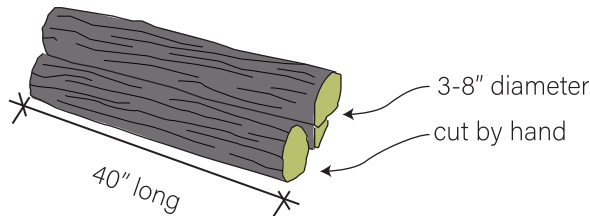

Bare Oak Logs

Bolts

1-50	\$4.00 per log
51-100	\$3.00 per log
101-200	\$2.50 per log
201+	\$2.00 per log

Totems

\$10 per log [limited availability]

Bare Oak logs must be picked up at our Waterloo, WI farm. Orders will be stacked and stored in a dry location and can be picked up at your convenience once they are ready.