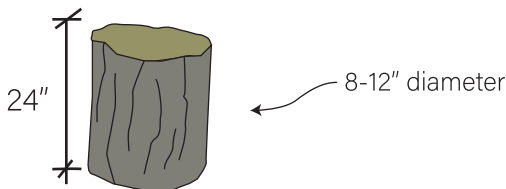

Bare Oak Logs

Bolts

1-50	\$4.00 per log
51-100	\$3.00 per log
101-200	\$2.50 per log
201+	\$2.00 per log

Totems

\$10 per log [limited availability]

Bare Oak logs must be picked up at our Waterloo, WI farm. Orders will be stacked and stored in a dry location and can be picked up at your convenience once they are ready.